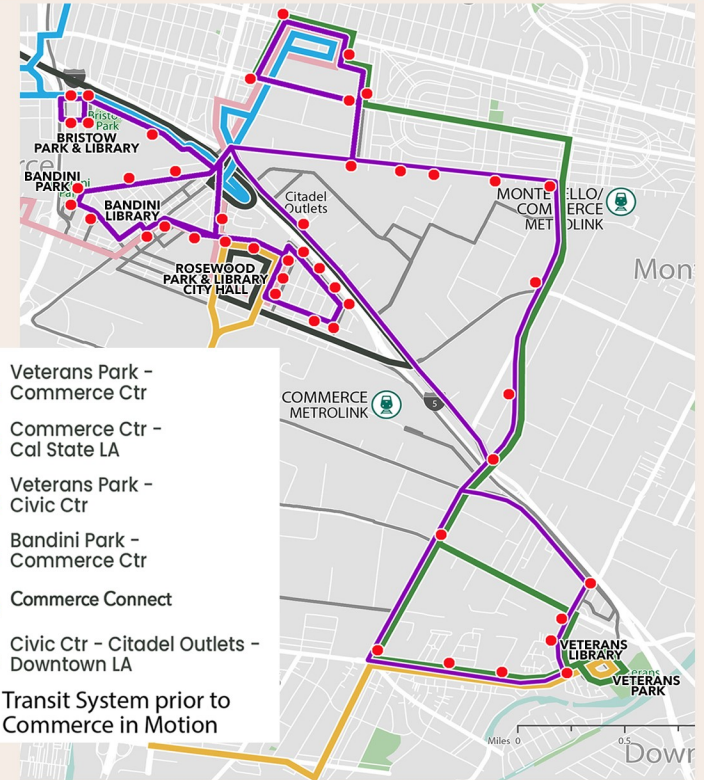

THE NEW 500 ROUTE IS NOW IN SERVICE!

TransportationInfo@ci.commerce.ca.us

The **500 ROUTE** is designed to connect the community to your neighborhood:

- PARKS •LIBRARIES •BUS CONNECTIONS

Please download the "CC Transit" App on your phone for live bus arrival times, or call (323) 887-4419 for more information.

Commerce Center	Bristow Park	Triggs St & Denny's	Teen Center	Bandini Park	Rosewood Park	Commerce City Hall	Citadel	Commerce Casino	Greenwood Ave & Gage Ave	Gage Ave & Garfield Ave	Garfield Ave & Telegraph Rd	Garfield Ave & Washington Blvd (NB)	Ferguson Dr & Garfield Ave (WB)	Olympic Blvd & Goodrich	Goodrich Blvd & Whittier Blvd	Commerce Center
8:30	8:39	8:41	8:44	8:46	8:54	7:20	7:32	7:33	7:43	7:47	7:54	7:57	7:59	8:05	8:07	8:10
10:15	10:24	10:26	10:29	10:31	10:39	8:55	9:07	9:08	9:17	9:26	9:32	9:35	9:37	9:43	9:45	9:50
2:30	2:39	2:41	2:45	2:47	2:54	1:20	1:31	1:32	1:43	1:48	1:54	1:57	1:59	2:05	2:07	2:10
4:15	4:24	4:26	4:31	4:33	4:41	4:42	4:55	4:58	5:10	5:18	5:24	5:27	5:29	5:35	5:37	5:40