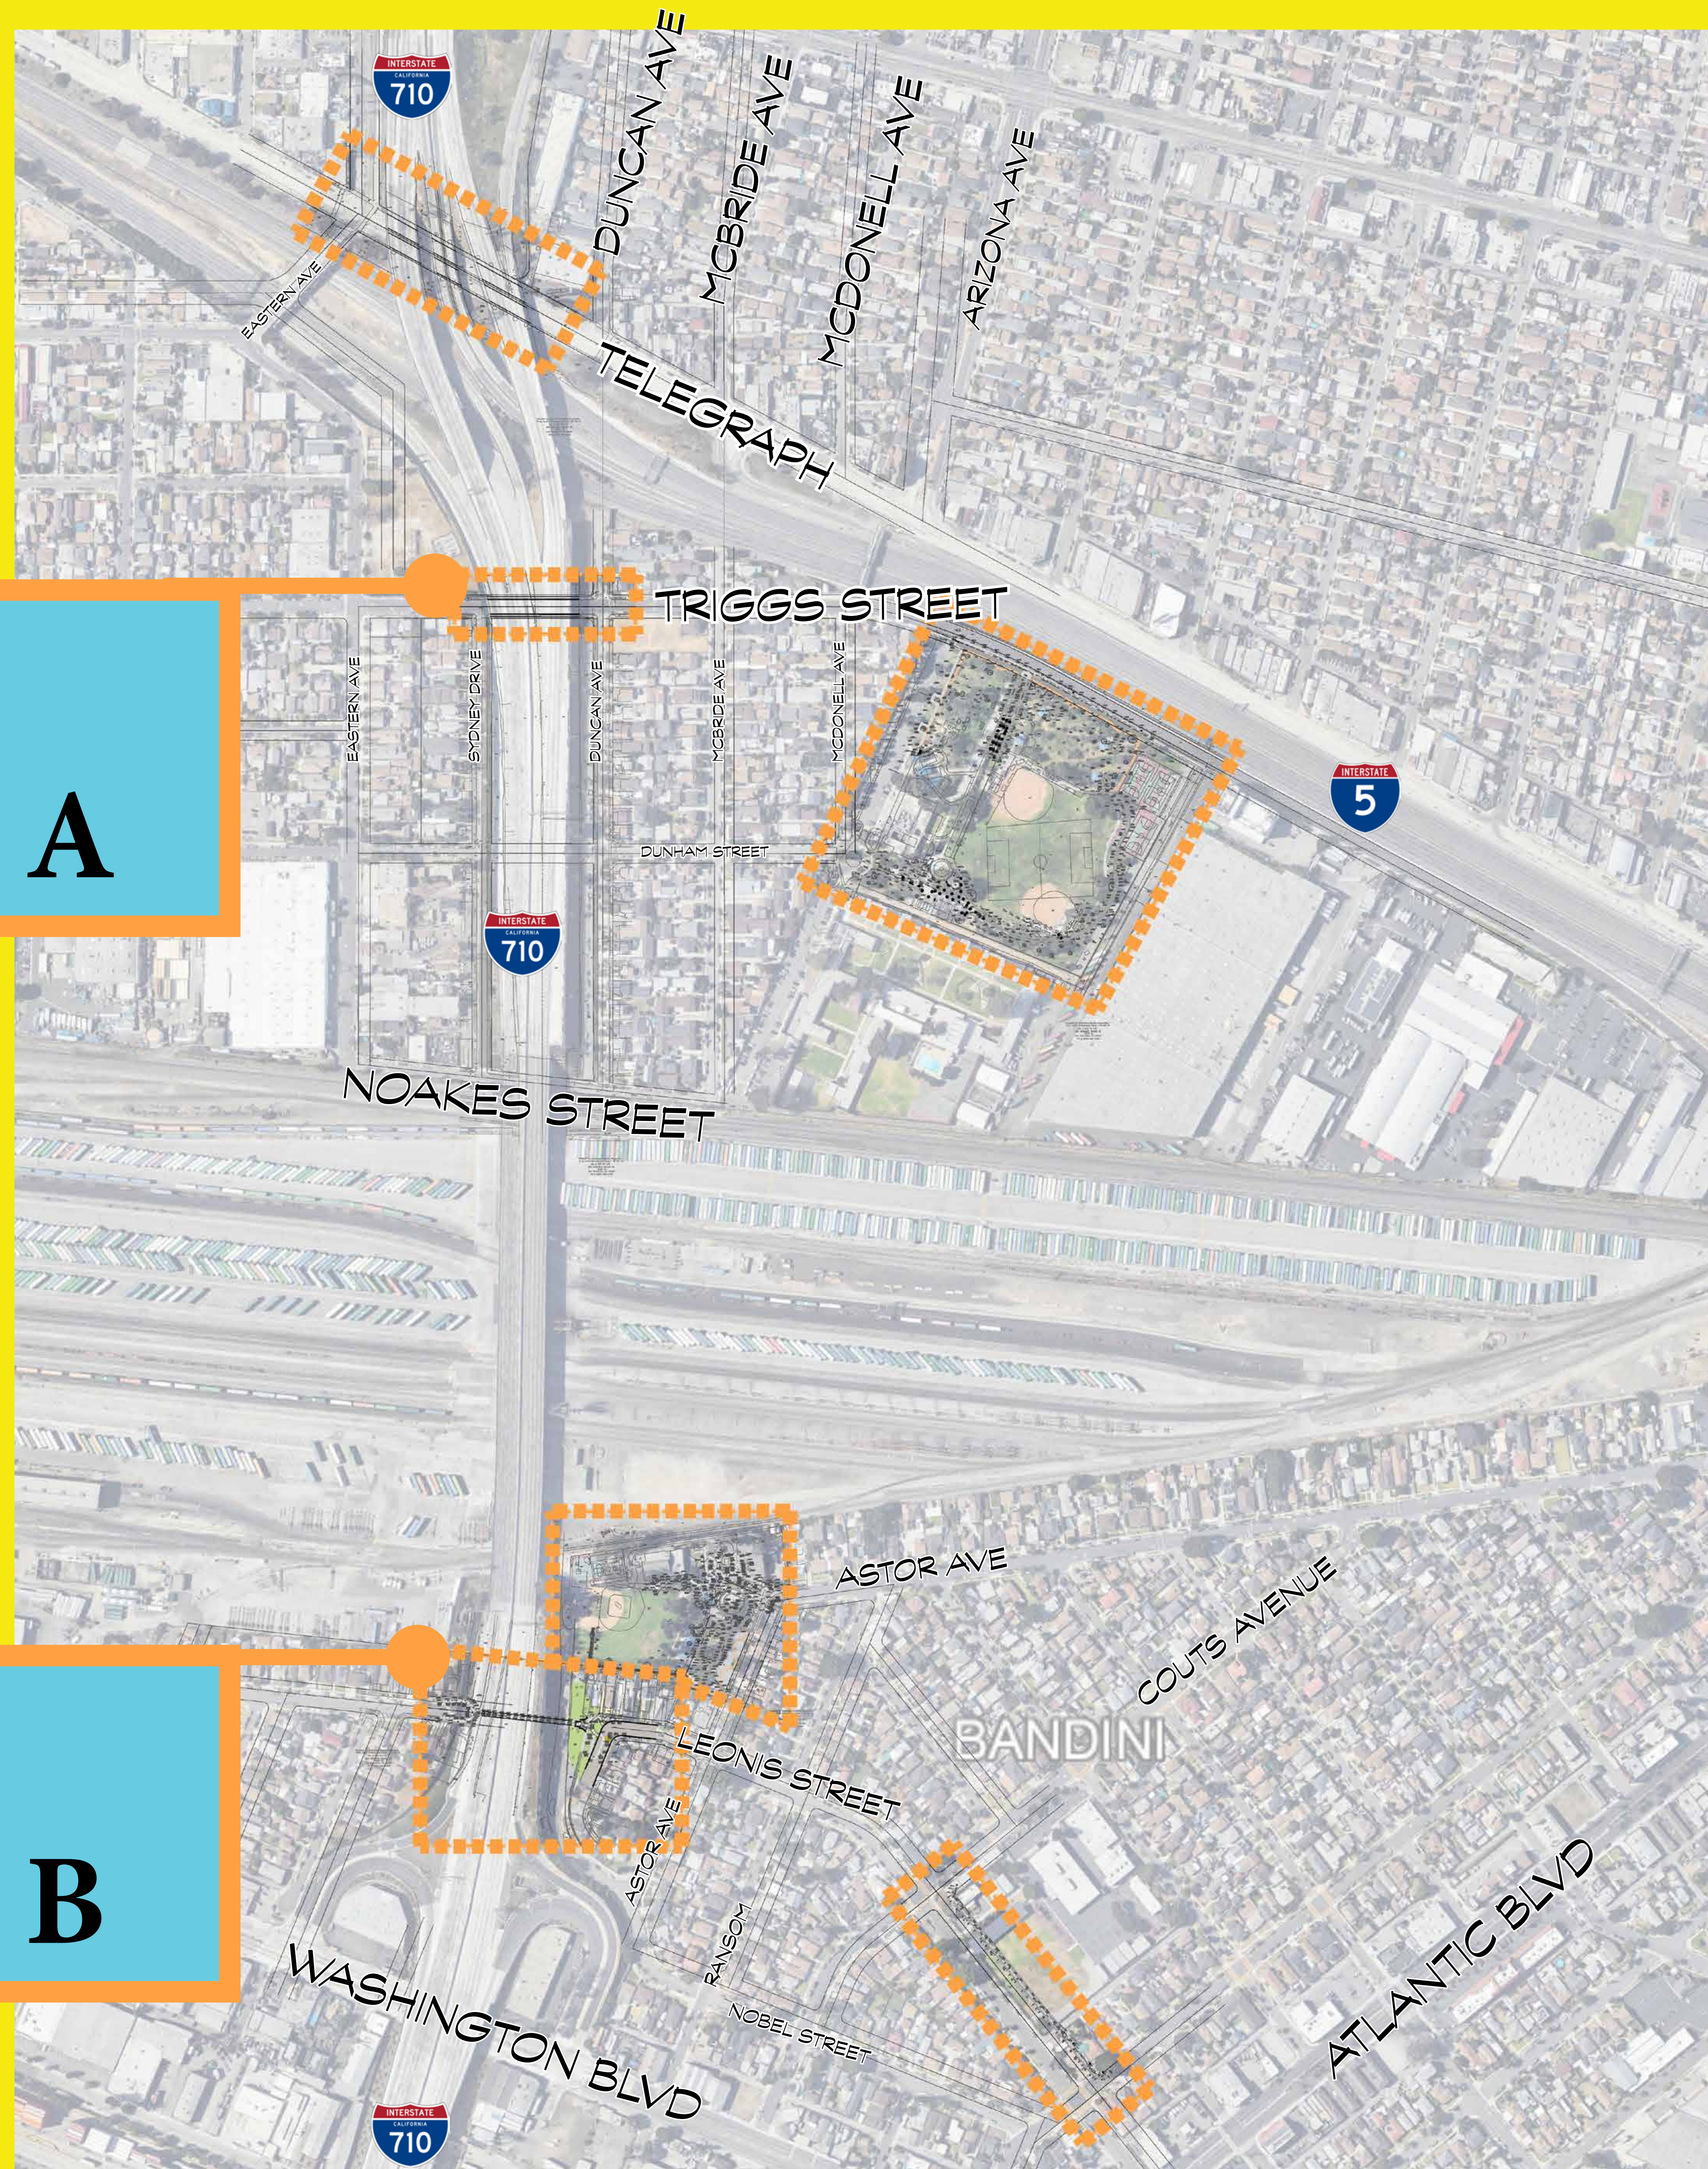

MURAL LOCATION A

MURAL LOCATION B

VIEW FROM EAST
SIDE OF DUNCAN
AVE FACING WEST
TO 710 FREEWAY

VIEW FROM WEST SIDE
FACING SYDNEY DRIVE AND
710 FREEWAY UNDERPASS

VIEW FROM
UNDER 710
FREEWAY
FACING WEST

**WEST VIEW FACING EAST
SIDE TO 710 FREEWAY**

**VIEW FROM 710 FREEWAY
UNDERPASS FACING WEST**

**VIEW FROM
710 FREEWAY
UNDERPASS
AT LEONIS ST**

B