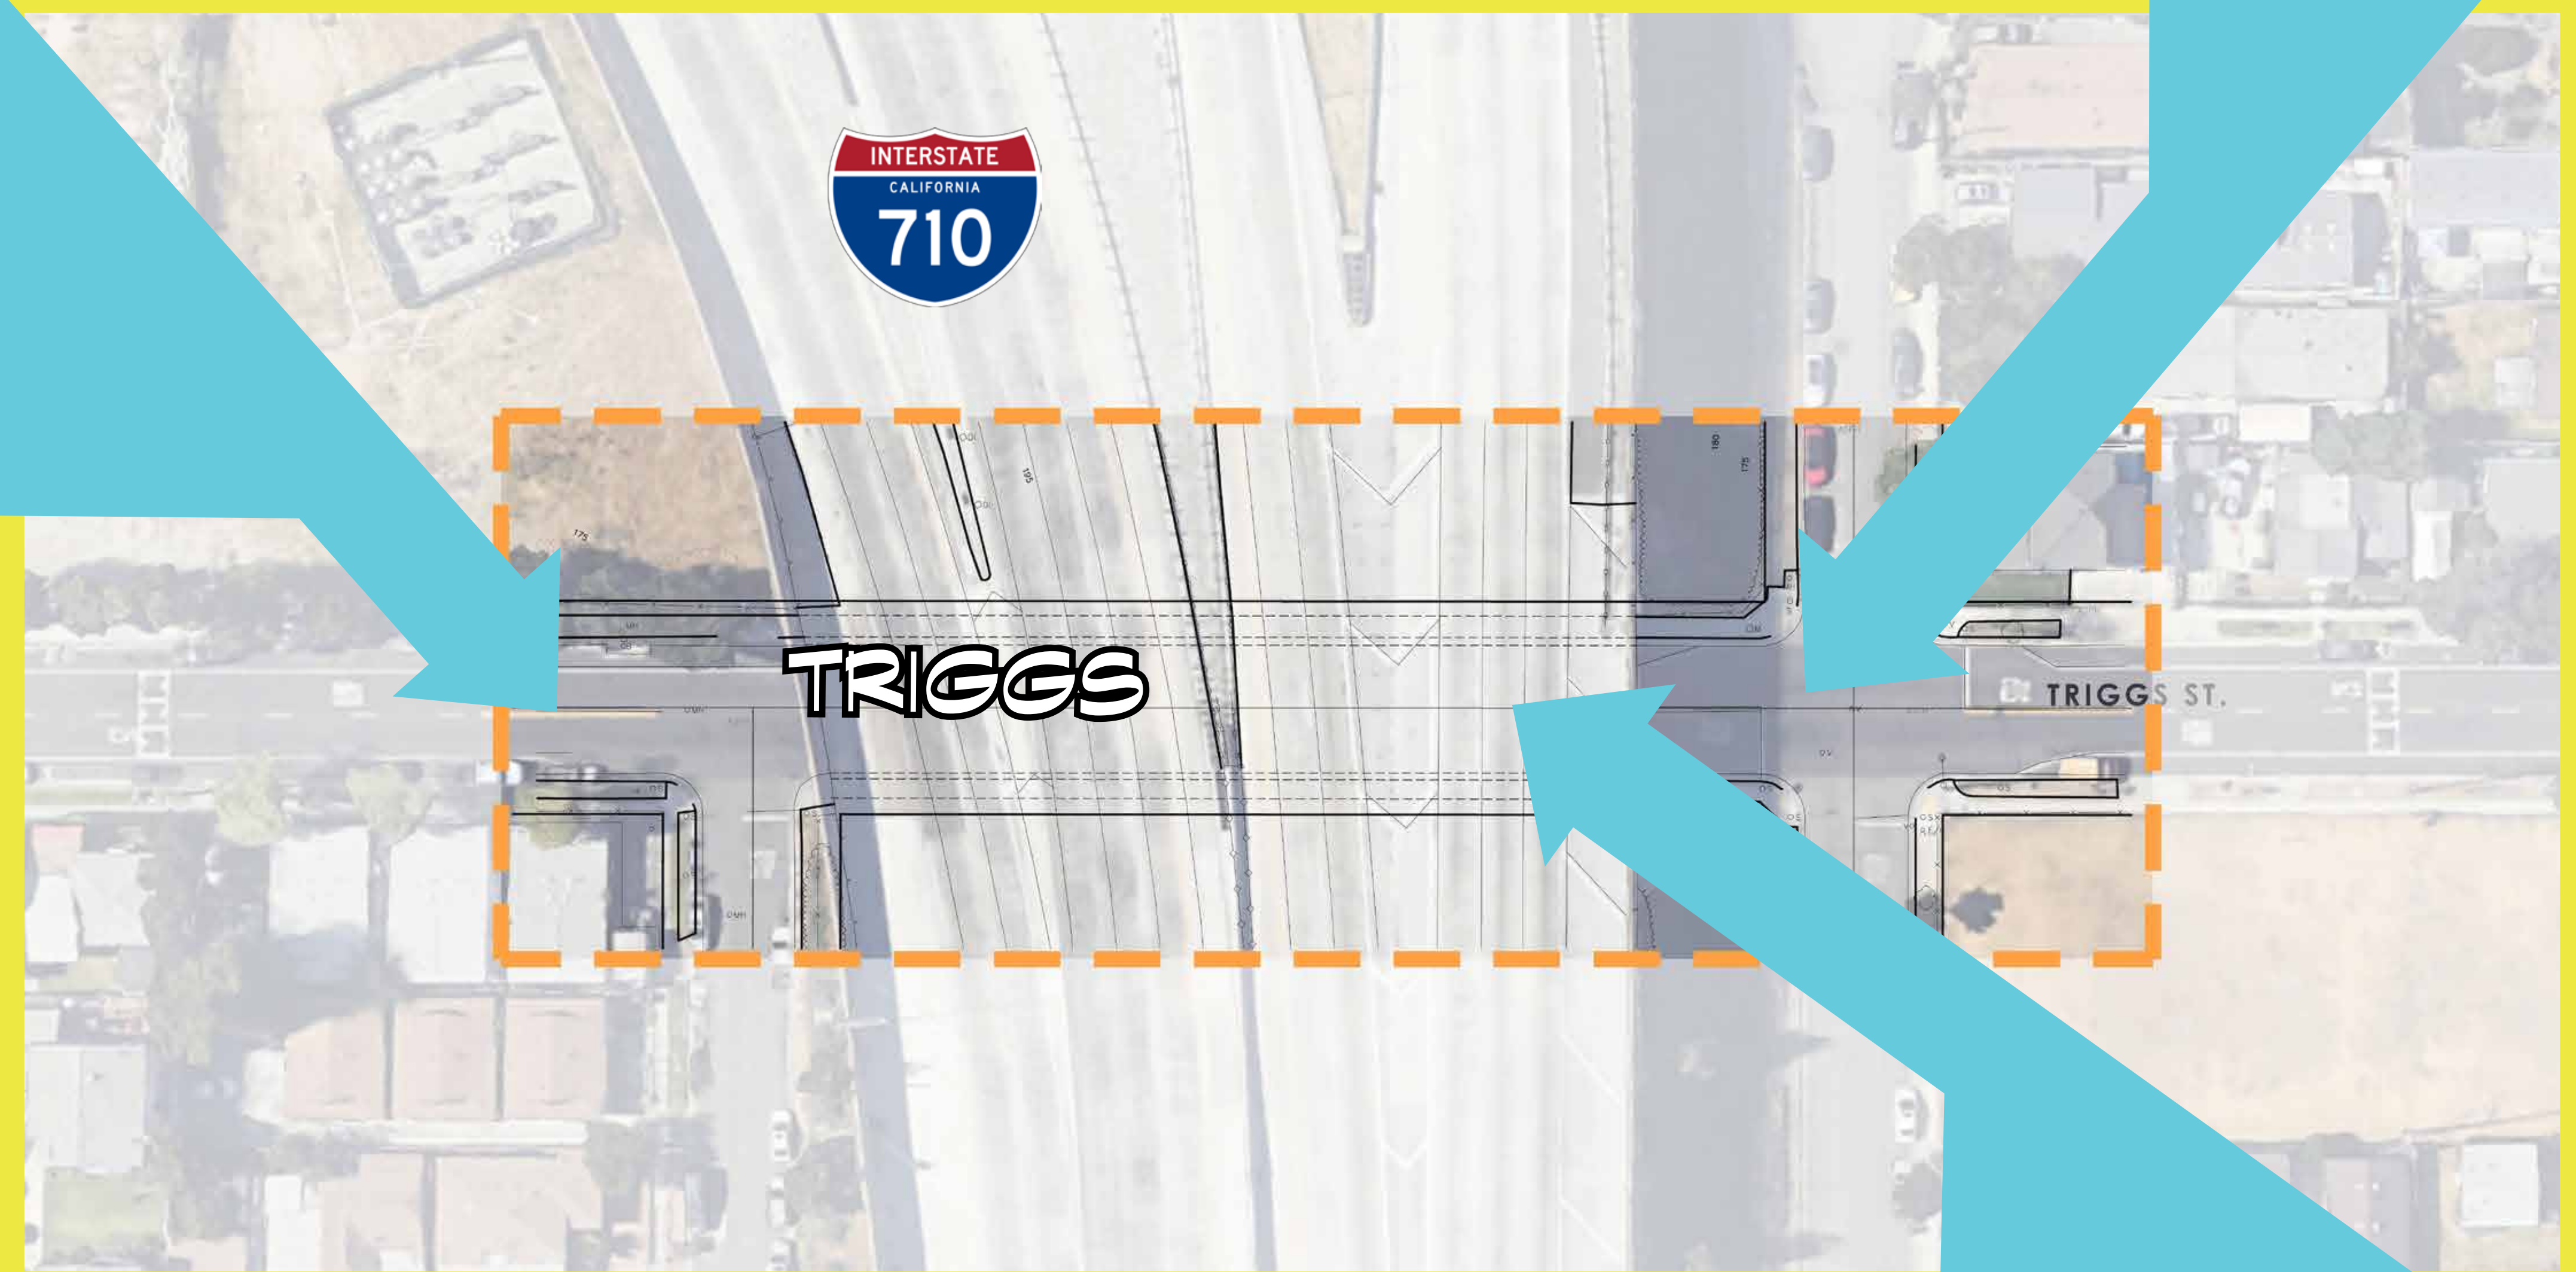

MURAL LOCATION A

MURAL LOCATION B

VIEW FROM EAST
SIDE OF DUNCAN
AVE FACING WEST
TO 710 FREEWAY

VIEW FROM WEST SIDE
FACING SYDNEY DRIVE AND
710 FREEWAY UNDERPASS

VIEW FROM
UNDER 710
FREEWAY
FACING WEST

**WEST VIEW FACING EAST
SIDE TO 710 FREEWAY**

**VIEW FROM 710 FREEWAY
UNDERPASS FACING WEST**

**VIEW FROM
710 FREEWAY
UNDERPASS
AT LEONIS ST**

B